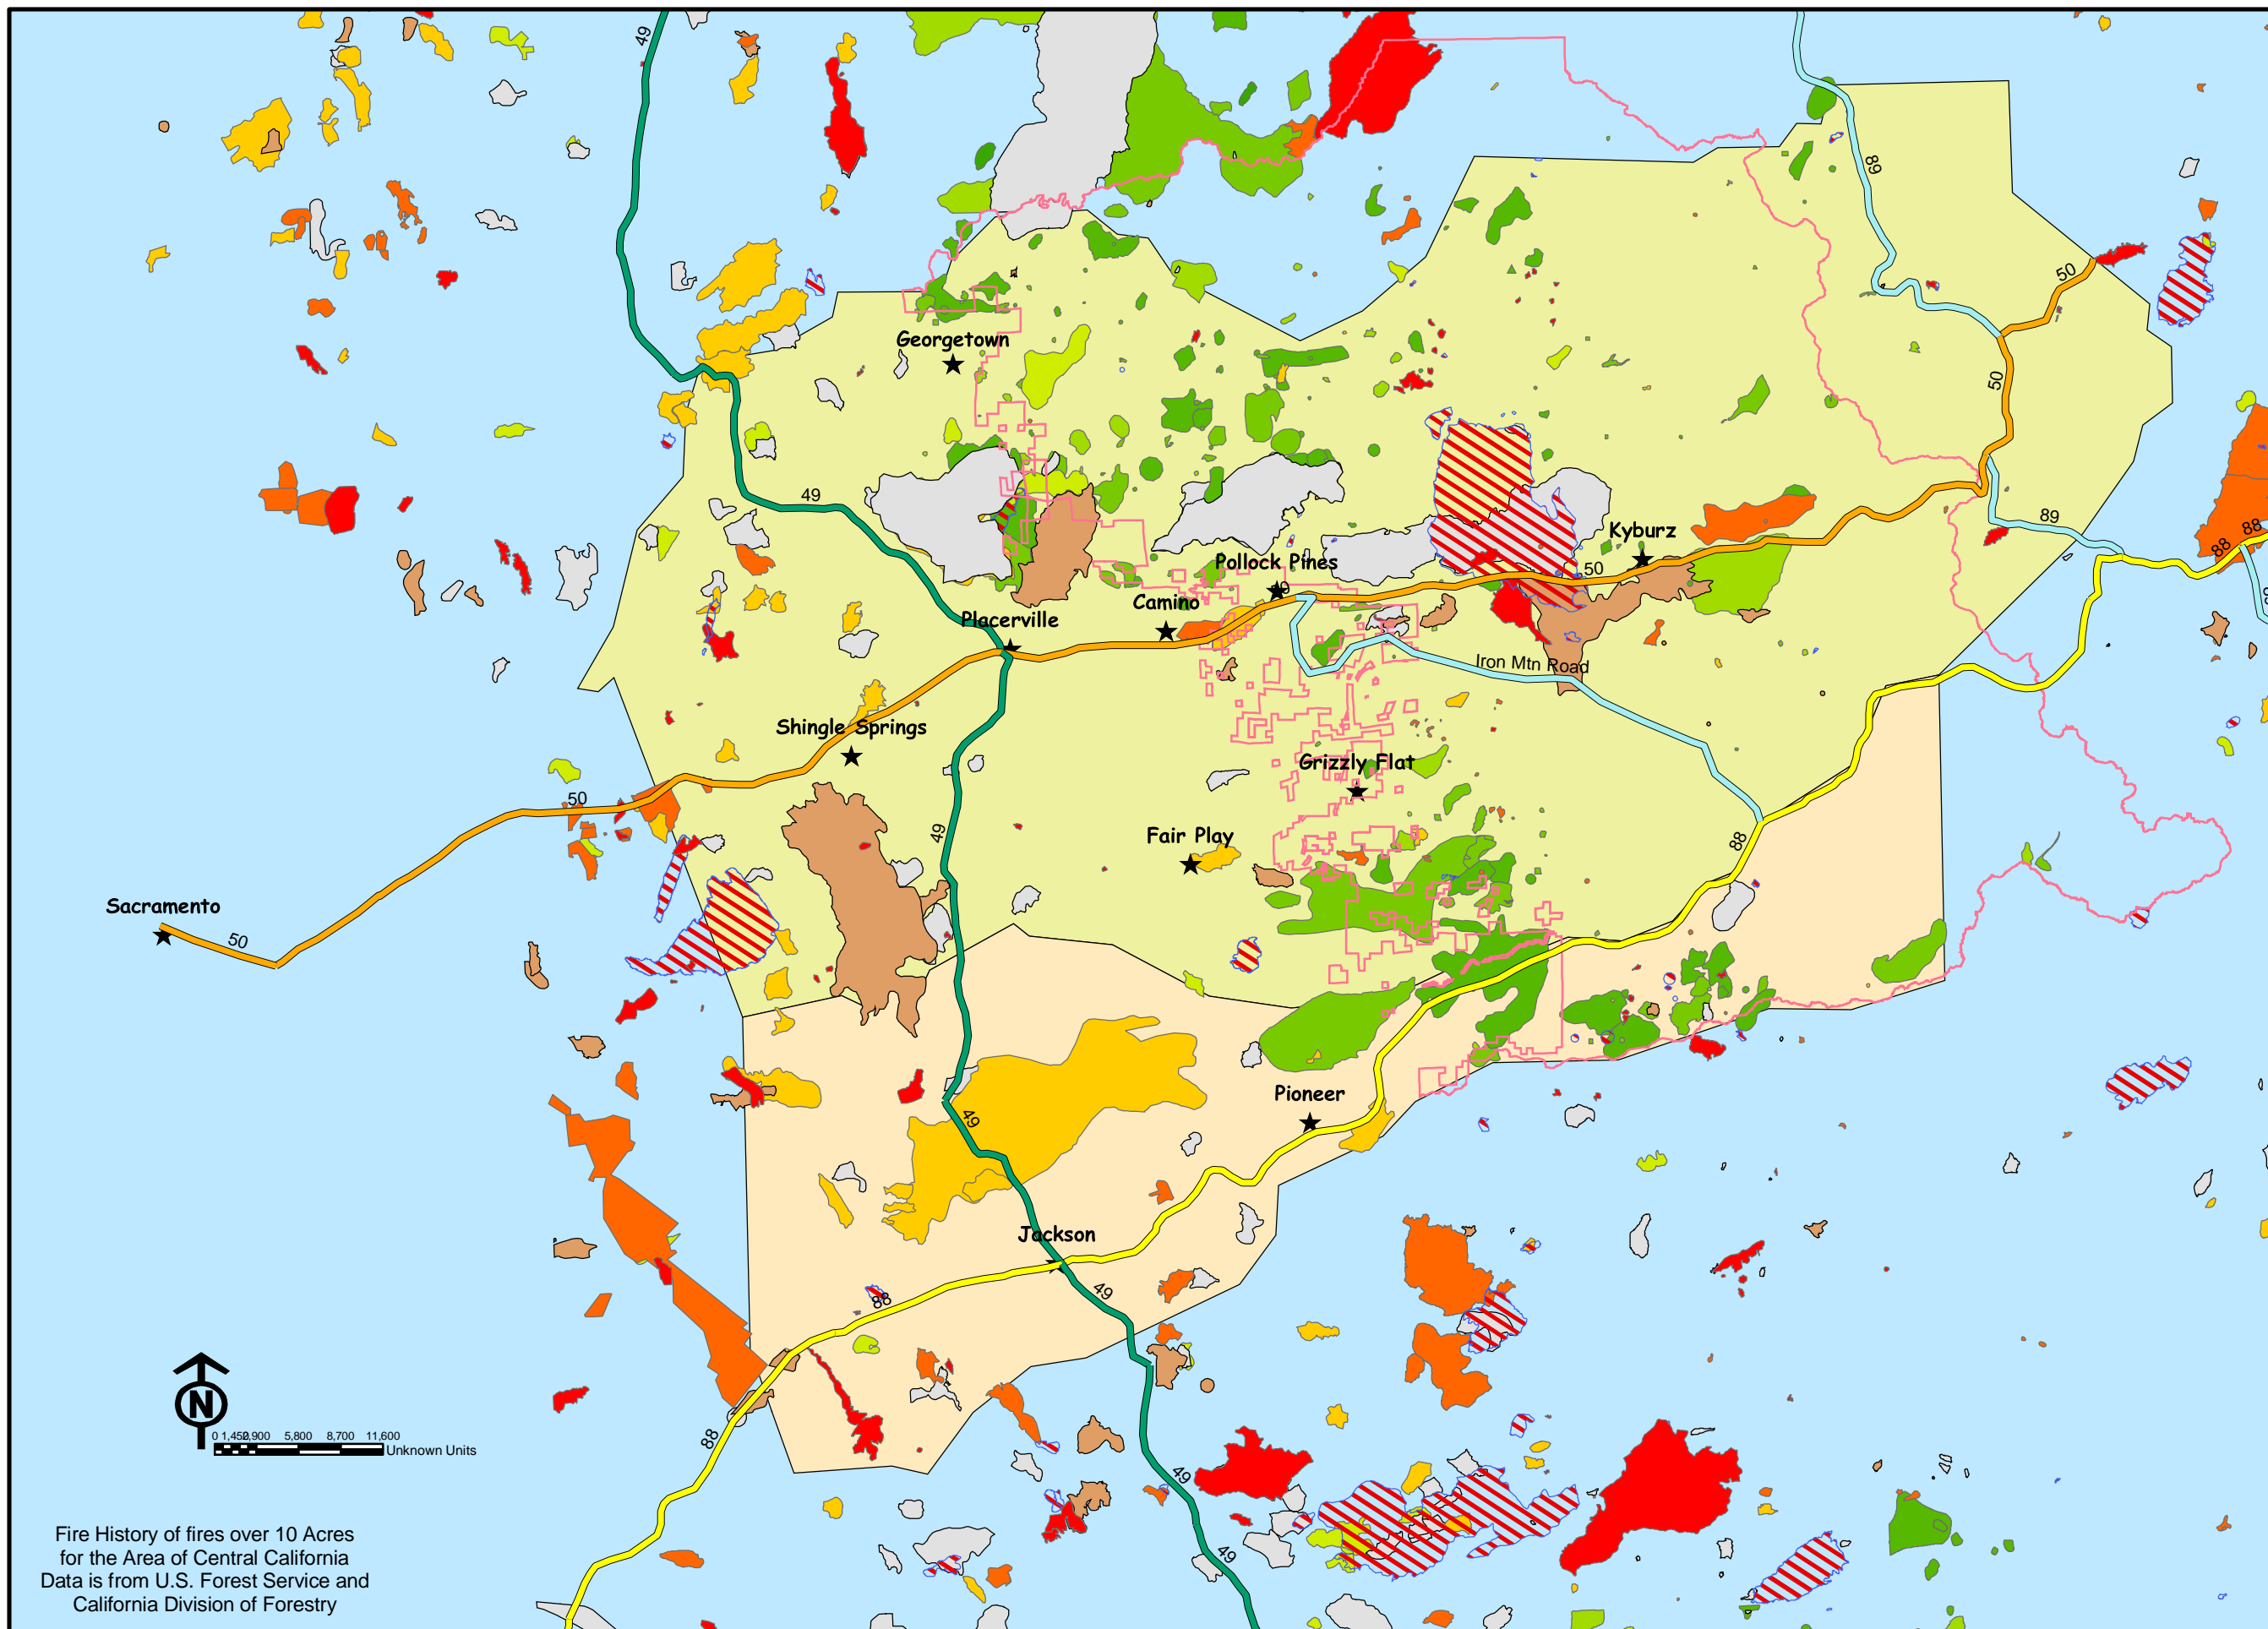

Legend

Main Roads

LOCAL NAMES

Cities and Towns

Local Towns

- ★ Sacramento
- ★ Camino
- ★ Georgetown
- ★ Grizzly Flat
- ★ Fair Play
- ★ Kyburz
- ★ Pioneer
- ★ Placerville
- ★ Pollock Pines
- ★ Shingle Springs
- ★ Jackson

Fire History

By Decade

County Boundaries

County Name

Fire History Map

by T. Terley
ENR GIS Lab
May 28, 2004

Fire History of fires over 10 Acres
for the Area of Central California
Data is from U.S. Forest Service and
California Division of Forestry