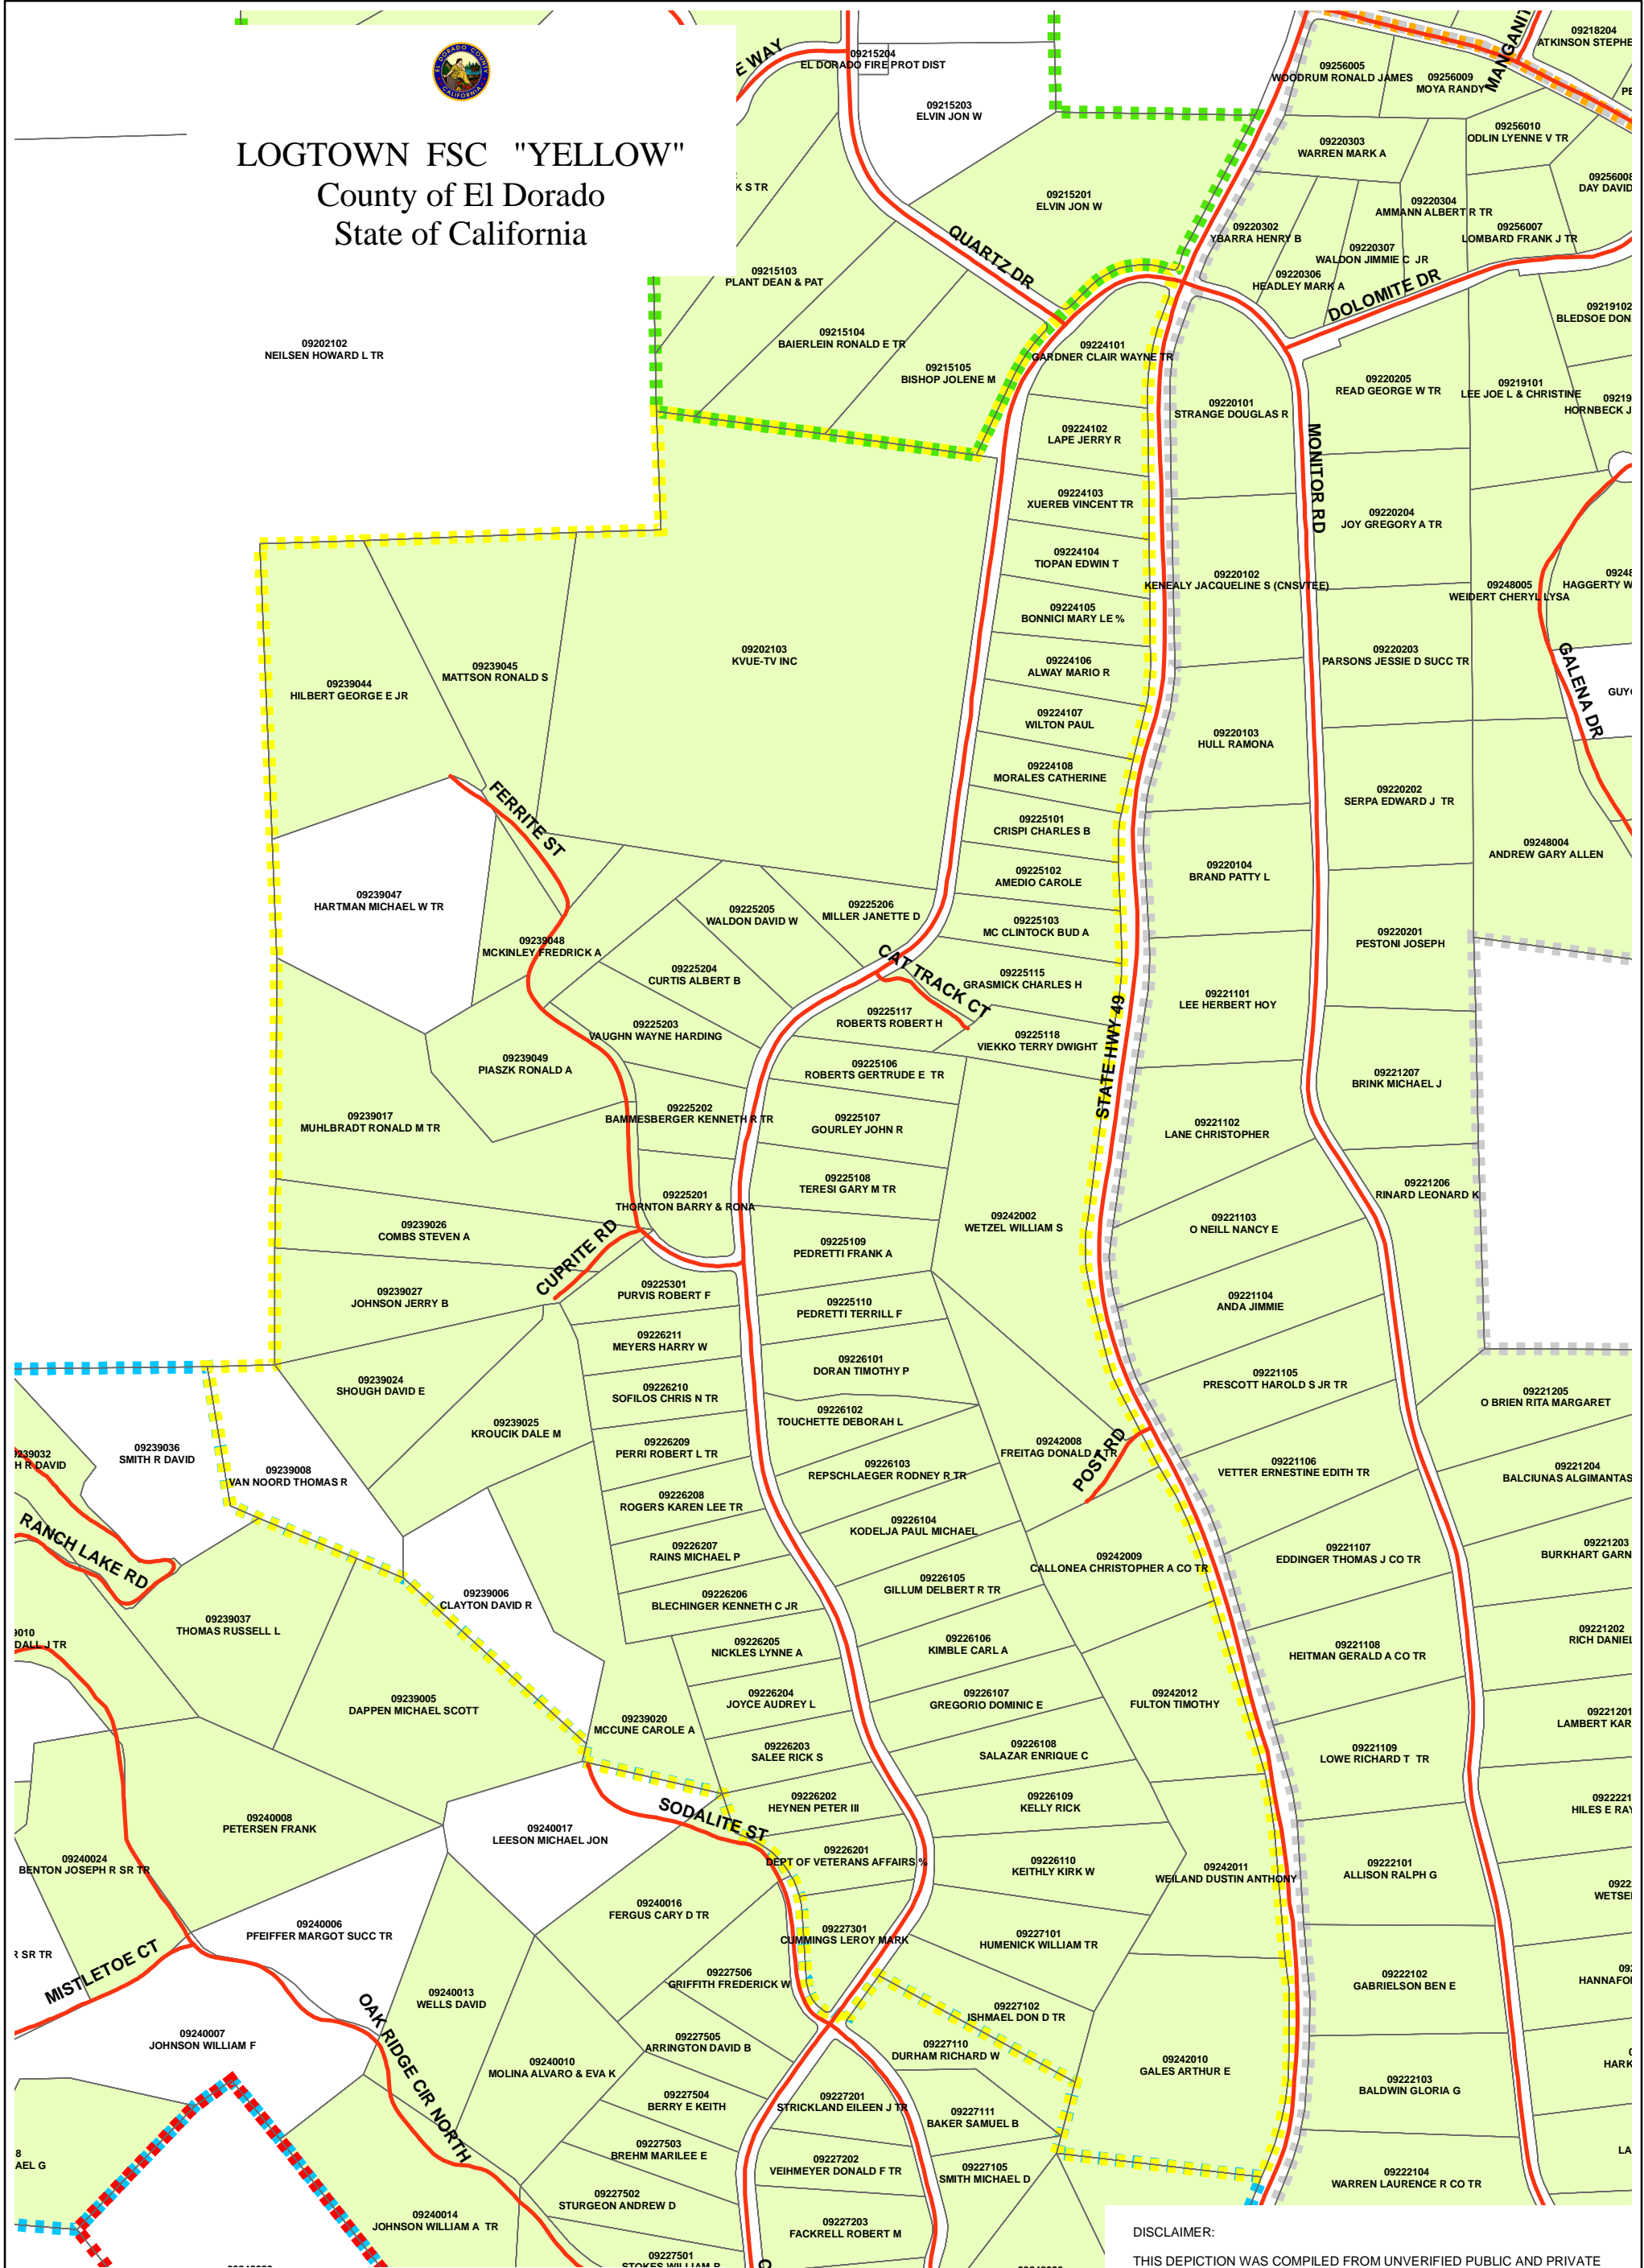

LOGTOWN FSC "YELLOW"

County of El Dorado

State of California

- Legend**
- Green Neighborhood
 - Orange Neighborhood
 - Silver Neighborhood
 - Yellow Neighborhood
 - Blue Neighborhood
 - Red Neighborhood
 - Black Neighborhood
 - Fire Safe Council Boundary
 - Developed Parcel
 - Federal Land
 - Parcel Base
 - Roads
 - Rivers & Creeks

DISCLAIMER:
 THIS DEPICTION WAS COMPILED FROM UNVERIFIED PUBLIC AND PRIVATE SOURCES AND IS ILLUSTRATIVE ONLY. NO REPRESENTATION IS MADE AS TO ACCURACY OF THIS INFORMATION. PARCEL BOUNDARIES ARE PARTICULARLY UNRELIABLE. USERS MAKE USE OF THIS DEPICTION AT THEIR OWN RISK.

NOTES:
 LAYER INFORMATION MAY COVER ADDITIONAL AREAS OUTSIDE OF THE DISPLAYED AREA.

PREPARED AT THE REQUEST OF: Allen Jaeger, DATE: 08/15/2006

MAP PREPARED BY: Frank Bruyn, DATE: 08/18/2006

G.I.S. PROJECT ID: 3667e, RELATED REPORT: na