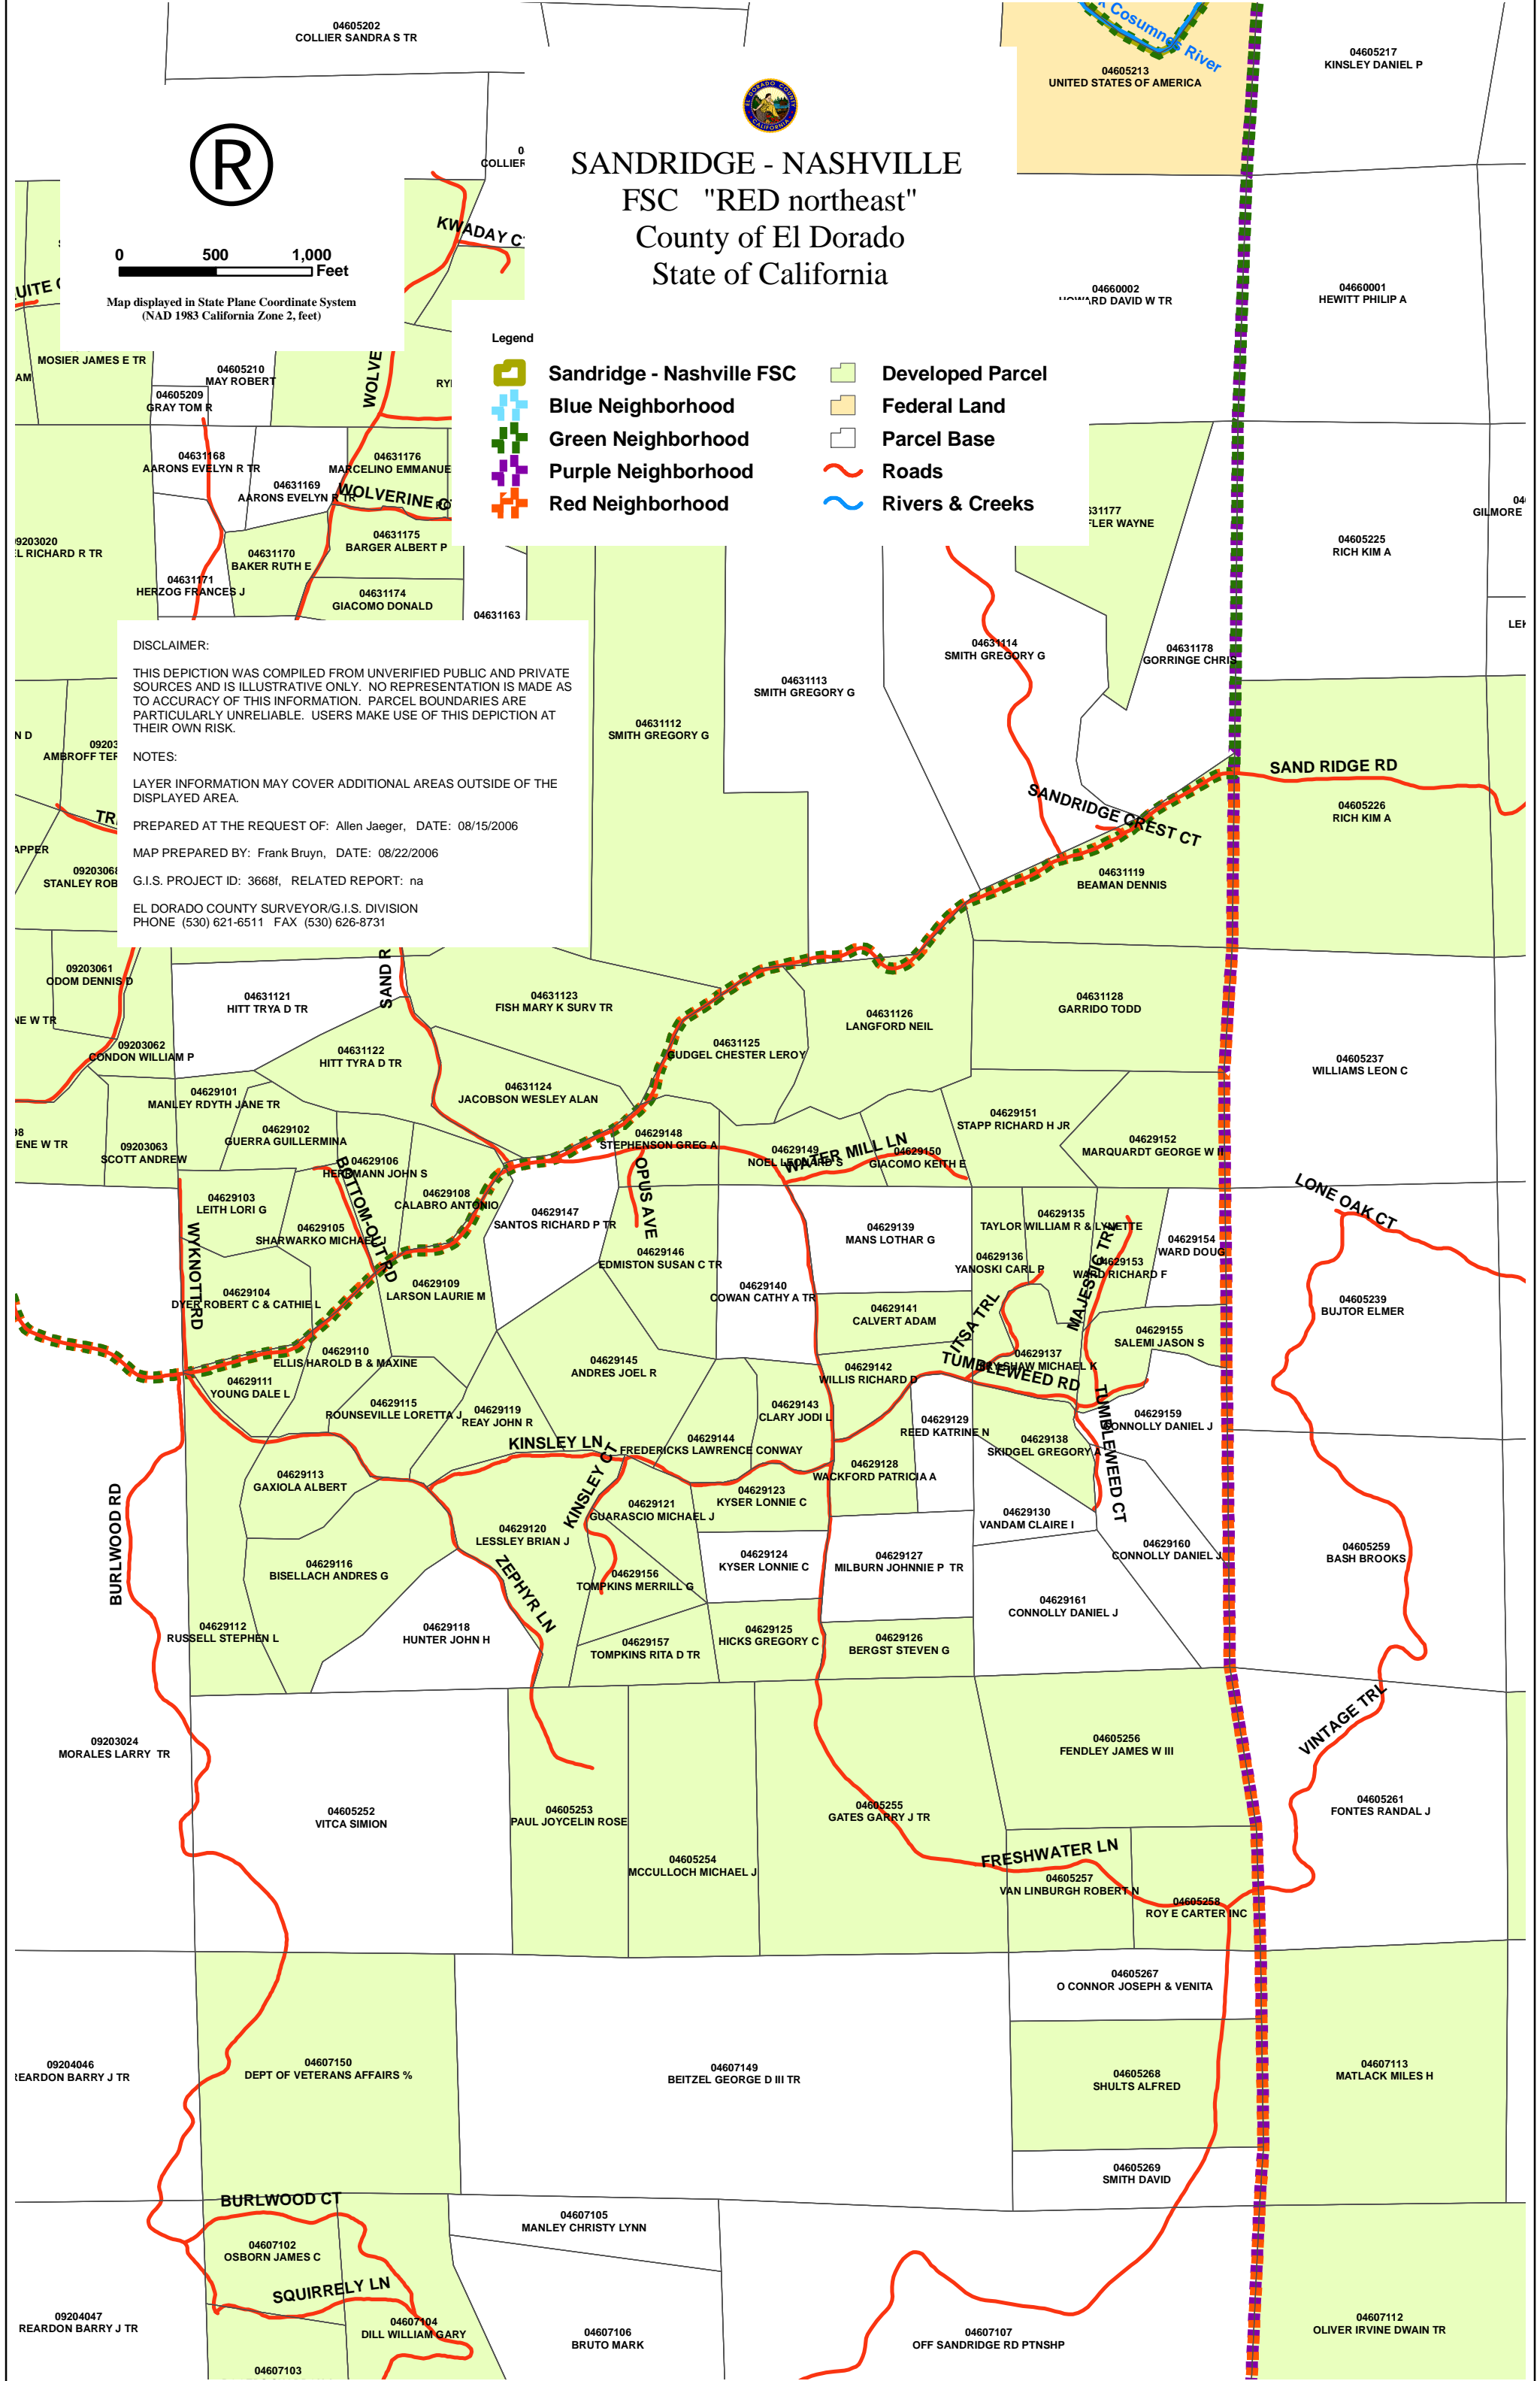

SANDRIDGE - NASHVILLE
FSC "RED northeast"
County of El Dorado
State of California

0 500 1,000 Feet

Map displayed in State Plane Coordinate System
(NAD 1983 California Zone 2, feet)

Legend

- Sandridge - Nashville FSC
- Blue Neighborhood
- Green Neighborhood
- Purple Neighborhood
- Red Neighborhood
- Developed Parcel
- Federal Land
- Parcel Base
- Roads
- Rivers & Creeks

DISCLAIMER:

THIS DEPICTION WAS COMPILED FROM UNVERIFIED PUBLIC AND PRIVATE SOURCES AND IS ILLUSTRATIVE ONLY. NO REPRESENTATION IS MADE AS TO ACCURACY OF THIS INFORMATION. PARCEL BOUNDARIES ARE PARTICULARLY UNRELIABLE. USERS MAKE USE OF THIS DEPICTION AT THEIR OWN RISK.

NOTES:

LAYER INFORMATION MAY COVER ADDITIONAL AREAS OUTSIDE OF THE DISPLAYED AREA.

PREPARED AT THE REQUEST OF: Allen Jaeger, DATE: 08/15/2006

MAP PREPARED BY: Frank Bruyn, DATE: 08/22/2006

G.I.S. PROJECT ID: 3668f, RELATED REPORT: na

EL DORADO COUNTY SURVEYOR/G.I.S. DIVISION
PHONE (530) 621-6511 FAX (530) 626-8731

04605202 COLLIER SANDRA S TR
04605210 MAY ROBERT
04605209 GRAY TOM R
04631168 AARONS EVELYN R TR
04631169 AARONS EVELYN R TR
04631170 BAKER RUTH E
04631171 HERZOG FRANCES J
04631176 MARCELINO EMMANUE
04631175 BARGER ALBERT P
04631174 GIACOMO DONALD
04631163
04631113 SMITH GREGORY G
04631112 SMITH GREGORY G
04631123 FISH MARY K SURV TR
04631122 HITT TYRA D TR
04631124 JACOBSON WESLEY ALAN
04631125 DUDGEL CHESTER LEROY
04629101 MANLEY R D YTH JANE TR
04629102 GUERRA GUILLERMINA
04629106 HERDMANN JOHN S
04629103 LEITH LORI G
04629105 SHARWARKO MICHA
04629104 DYER ROBERT C & CATHIE L
04629110 ELLISHAROLD B & MAXINE
04629111 YOUNG DALE L
04629115 ROUNSEVILLE LORETTA J
04629119 REAY JOHN R
04629113 GAXIOLA ALBERT
04629116 BISELLACH ANDRES G
04629112 RUSSELL STEPHEN L
09203024 MORALES LARRY TR
04605252 VITCA SIMION
04607150 DEPT OF VETERANS AFFAIRS %
04607102 OSBORN JAMES C
04607104 DILL WILLIAM GARY
04607103
04607105 MANLEY CHRISTY LYNN
04607106 BRUTO MARK
04607107 OFF SANDRIDGE RD PTNSHP
04605217 KINSLEY DANIEL P
04660001 HEWITT PHILIP A
04660002 HOWARD DAVID W TR
04605225 RICH KIM A
04605226 RICH KIM A
04605237 WILLIAMS LEON C
04605239 BUJTOR ELMER
04605259 BASH BROOKS
04605256 FENDLEY JAMES W III
04605267 O CONNOR JOSEPH & VENITA
04605268 SHULTS ALFRED
04605269 SMITH DAVID
04607113 MATLACK MILES H
04607112 OLIVER IRVINE DWAIN TR