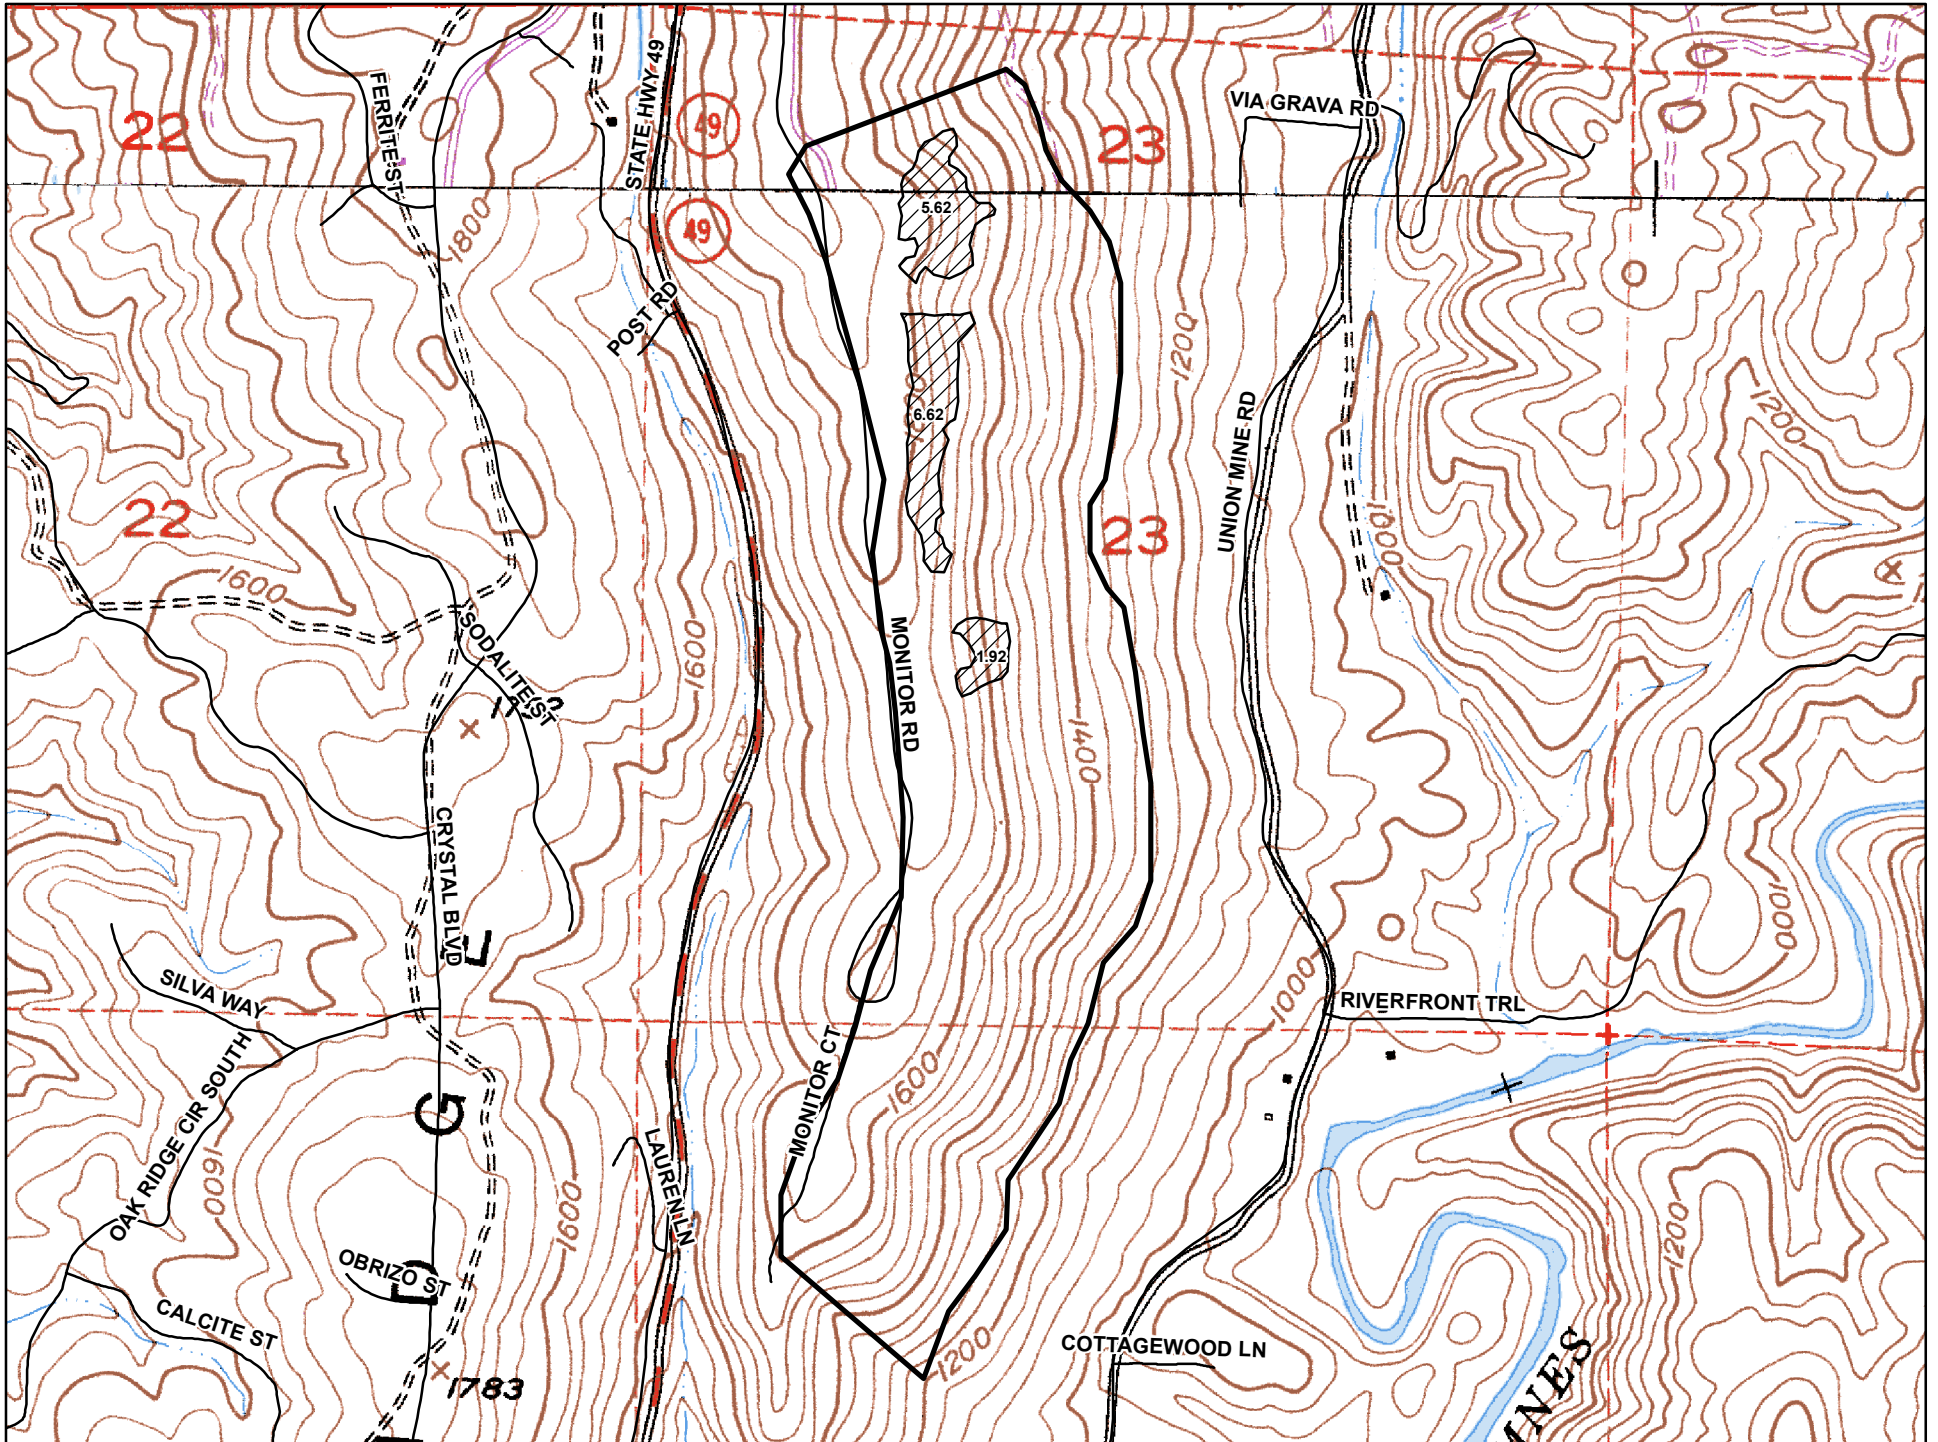

Logtown Eastside Community Fuelbreak (14.1 Acres)

0881
April 14, 2014
1146 Hours

 Logtown Boundary

 Logtown Treatments