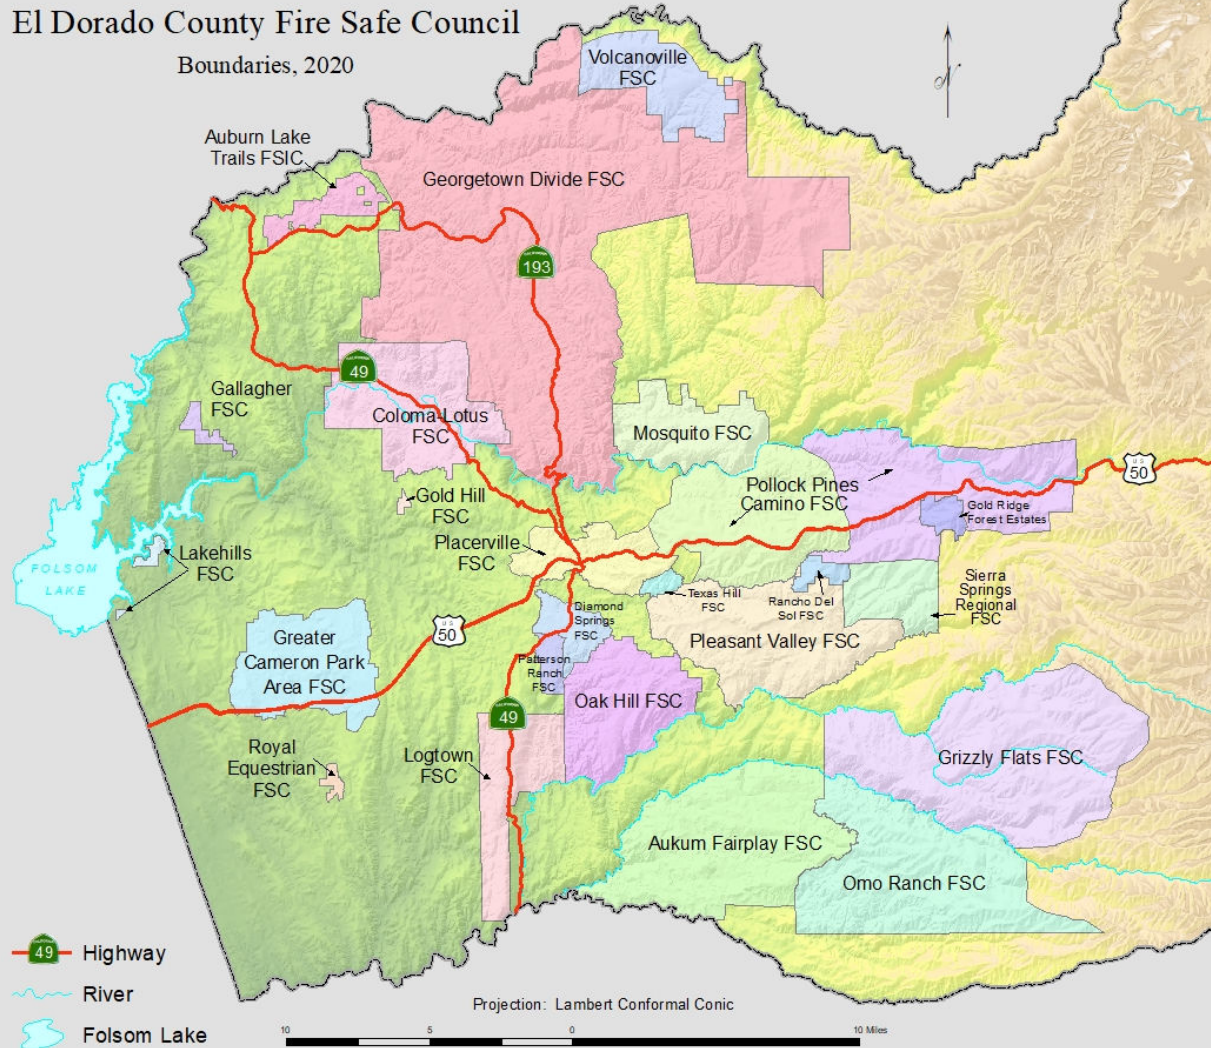

El Dorado County Fire Safe Council

Boundaries, 2020

- Auburn Lake Trails FSC
- Aukum Fairplay FSC
- Coloma-Lotus FSC
- Diamond Springs FSC
- Gallagher FSC
- Georgetown Divide FSC
- Gold Hill FSC
- Gold Ridge Forest FSC
- Greater Cameron Park Area FSC
- Grizzly Flats FSC
- Lakehills FSC
- Logtown FSC
- Mosquito FSC
- Oak Hill FSC
- Omo Ranch FSC
- Patterson Ranch FSC
- Placerville FSC
- Pleasant Valley FSC
- Pollock Pines-Camino FSC (Camino)
- Pollock Pines-Camino FSC (Pollock Pines)
- Rancho Del Sol FSC
- Royal Equestrian FSC
- Sierra Springs Regional FSC
- Texas Hill FSC
- Volcanoville FSC

Data Source: El Dorado County Fire Safe Council